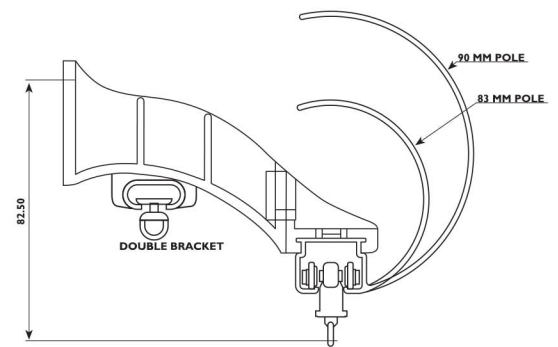

General Information - Dimensions & Measurements

- Chase Decorator 63 and 90mm takes the rebate pole to a whole new level.
- Unique registered design incorporates rail with pole.
- Simple finial attachment secures finial to pole, and ensures that finials do not sag.
- Double wheeled runner for super smooth, quiet gliding action.
- Easy to fit and available up to 6m lengths.
- Rail and pole always the same colour.
- All finials pop over
- Brackets concealed

NOTE:
Net curtain
to be made
30mm
longer!