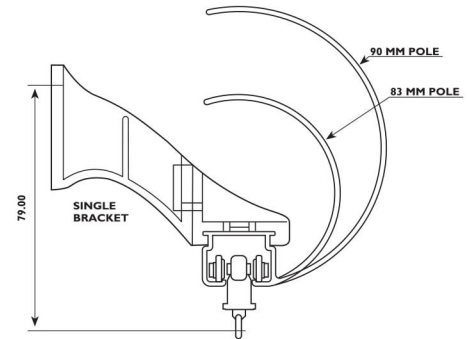

General Information - Dimensions & Measurements

- Chase Decorator 63 and 90mm takes the rebate pole to a whole new level.
- Unique registered design incorporates rail with pole.
- Simple finial attachment secures finial to pole, and ensures that finials do not sag.
- Double wheeled runner for super smooth, quiet gliding action.
- Easy to fit and available up to 6m lengths.
- Rail and pole always the same colour.
- All finials pop over
- Brackets concealed

NOTE:
Net curtain
to be made
30mm
longer!