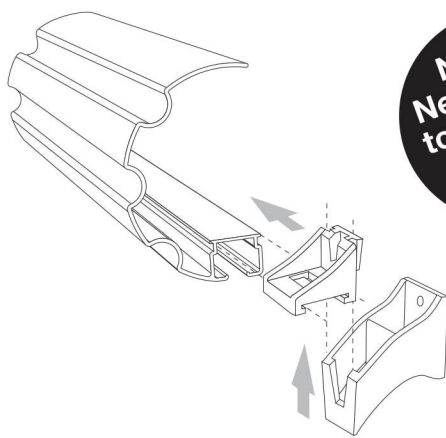

General Information - Dimensions & Measurements

- Chase Decorator 63 and 90mm takes the rebate pole to a whole new level.
- Unique registered design incorporates rail with pole.
- Simple finial attachment secures finial to pole, and ensures that finials do not sag.
- Double wheeled runner for super smooth, quiet gliding action.
- Easy to fit and available up to 6m lengths.
- Rail and pole always the same colour.
- All finials pop over
- Brackets concealed

NOTE:
Net curtain
to be made
30mm
longer!