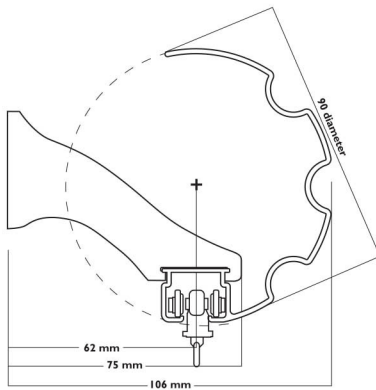

General Information - Dimensions & Measurements

- Chase Decorator 63 and 90mm takes the rebate pole to a whole new level.
- Unique registered design incorporates rail with pole.
- Simple finial attachment secures finial to pole, and ensures that finials do not sag.
- Double wheeled runner for super smooth, quiet gliding action.
- Easy to fit and available up to 6m lengths.
- Rail and pole always the same colour.
- All finials pop over
- Brackets concealed

NOTE:
Net curtain
to be made
30mm
longer!