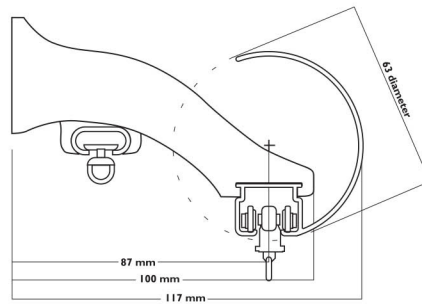

General Information - Dimensions & Measurements

- Chase Decorator 63 and 90mm takes the rebate pole to a whole new level.
- Unique registered design incorporates rail with pole.
- Simple finial attachment secures finial to pole, and ensures that finials do not sag.
- Double wheeled runner for super smooth, quiet gliding action.
- Easy to fit and available up to 6m lengths.
- Rail and pole always the same colour.
- All finials pop over
- Brackets concealed

NOTE:
Net curtain
to be made
30mm
longer!