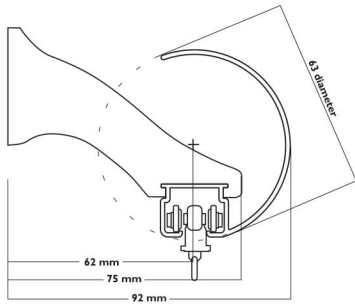

General Information - Dimensions & Measurements

- Chase Decorator 63 and 90mm takes the rebate pole to a whole new level.
- Unique registered design incorporates rail with pole.
- Simple finial attachment secures finial to pole, and ensures that finials do not sag.
- Double wheeled runner for super smooth, quiet gliding action.
- Easy to fit and available up to 6m lengths.
- Rail and pole always the same colour.
- All finials pop over
- Brackets concealed

NOTE:
Net curtain
to be made
30mm
longer!