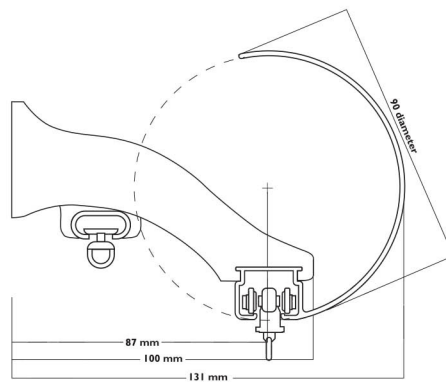

General Information - Dimensions & Measurements

- Chase Decorator 63 and 90mm takes the rebate pole to a whole new level.
- Unique registered design incorporates rail with pole.
- Simple finial attachment secures finial to pole, and ensures that finials do not sag.
- Double wheeled runner for super smooth, quiet gliding action.
- Easy to fit and available up to 6m lengths.
- Rail and pole always the same colour.
- All finials pop over
- Brackets concealed

NOTE:
Net curtain
to be made
30mm
longer!